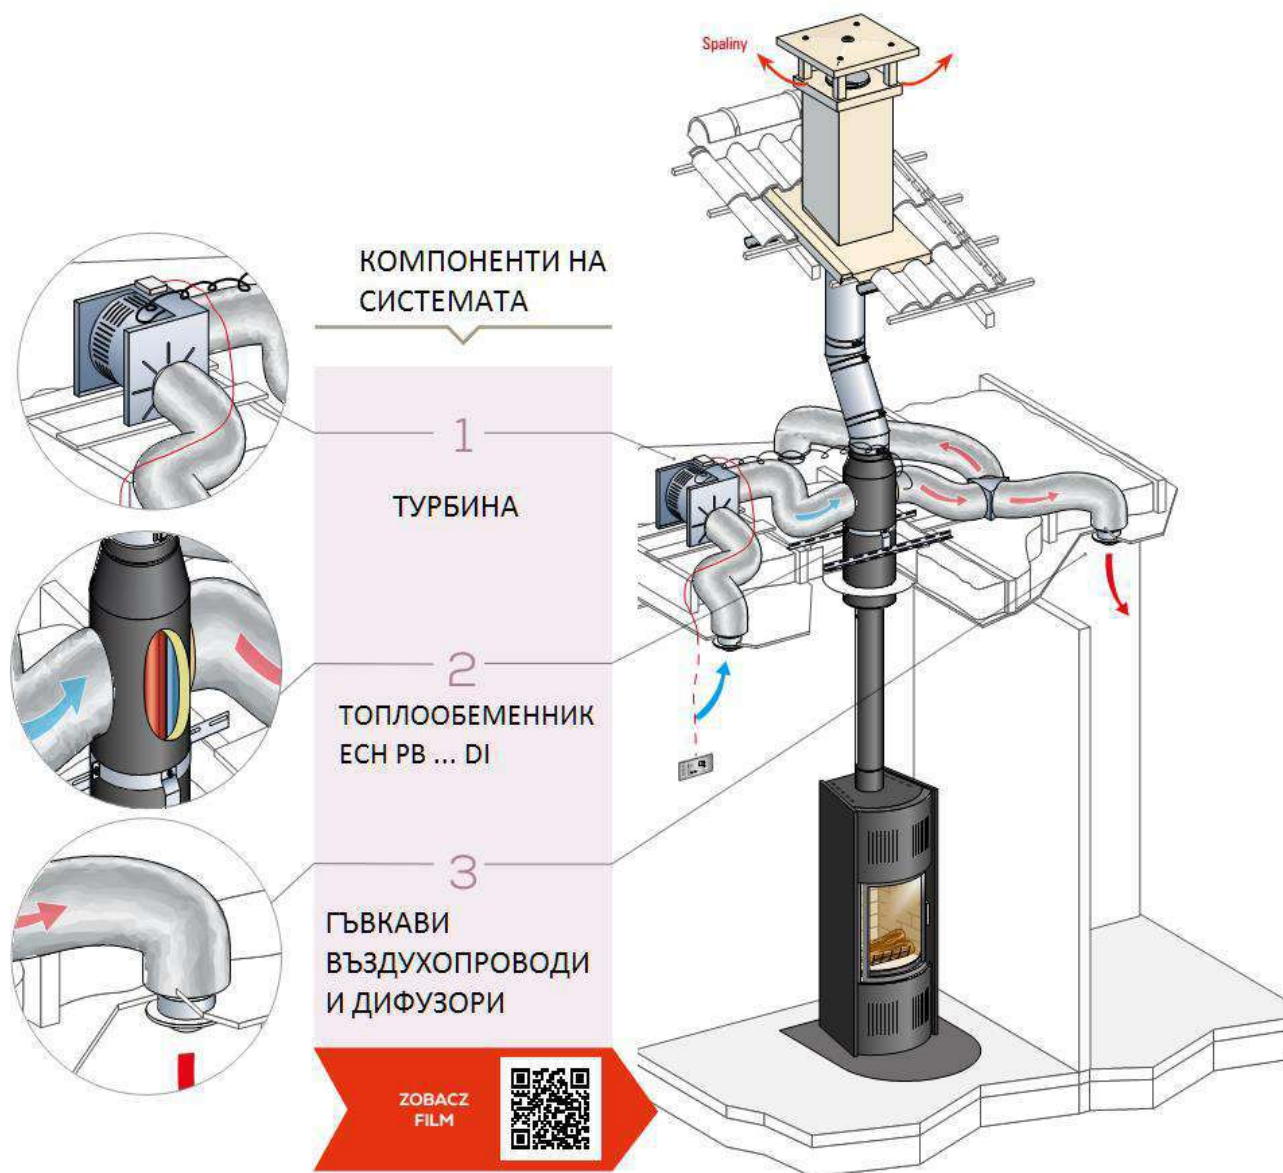

Система CONFORT+

СИСТЕМА С ТОПЛОБМЕННИК ЗА РАЗПРЕДЕЛЕНИЕ НА ТОПЪЛ ВЪЗДУХ ОТ ПЕЧКА

<https://www.youtube.com/watch?v=zHVXOKKfOPE>

<https://www.youtube.com/watch?v=hoNuqgnfR00>

<https://www.youtube.com/watch?v=QKkoP5N9uPU>

<https://vimeo.com/624411106/c00cc0010f>